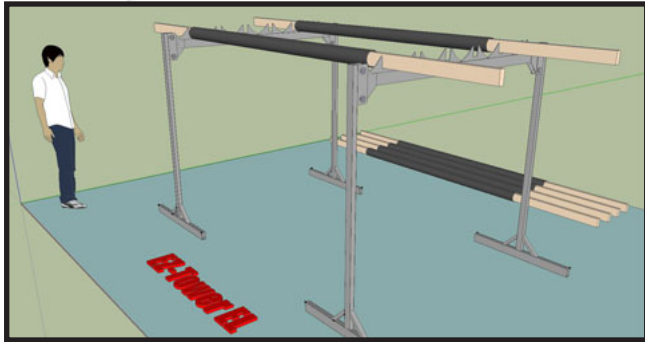

The EZ-Towers

**EZ-TOWER
EL**

**EZ-TOWER
PRO**

**EZ-TOWER
PRO-MAX**

EZ-TOWER Comparison Chart	EL	Pro	Pro-Max
Maximum Rug Hanging Space* (in lineal feet)	120	140	184
Maximum Rug Hanging Space* (in square footage)	1440	1680	2160
Bonus hanging area for shorter rugs (in lineal feet)	0	20	120
Number of full height hangers	6	7	8
# of lbs the EZ Tower is rated for	1250	2500	2500
Size of footprint in feet	7	7	7
Can Be Assembled By One Person	✓	✓	✓
Adjustable Width Between Dry Tower Sides	✓	✓	✓
Optional Wheels Available	✓	✓	✓
6 Cross Beam Rug Hanging Slots	✓	✓	✓
Protective Powder Coated Paint		✓	✓
Heavy Large Rugs Can Be Lifted By One Person		✓	✓
Rug Lifting/Hanging Ladder Rungs (front side)		✓	✓
Rug Lifting/Hanging Ladder Rungs (back side)		✓	✓
Rug Hanging Ladder Rungs (Left/Right)			✓