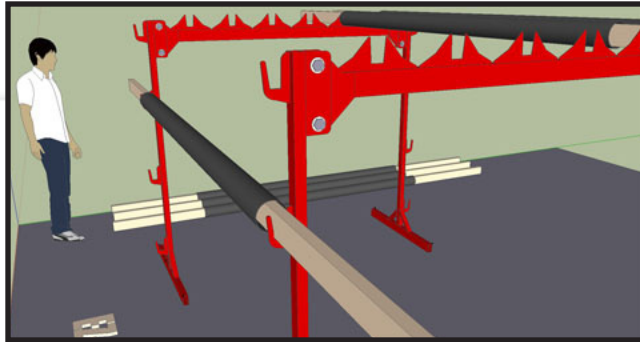

The EZ-Towers

**EZ-TOWER
EL**

**EZ-TOWER
PRO**

**EZ-TOWER
PRO-MAX**

EZ-TOWER Comparison Chart	EL	Pro	Pro-Max
Maximum Rug Hanging Space* (in lineal feet)	120	140	184
Maximum Rug Hanging Space* (in square footage)	1440	1680	2160
Bonus hanging area for shorter rugs (in lineal feet)	0	20	120
Number of full height hangers	6	7	8
# of lbs the EZ Tower is rated for	1250	2500	2500
Size of footprint in feet	7	7	7
Can Be Assembled By One Person	✓	✓	✓
Adjustable Width Between Dry Tower Sides	✓	✓	✓
Optional Wheels Available	✓	✓	✓
6 Cross Beam Rug Hanging Slots	✓	✓	✓
Protective Powder Coated Paint		✓	✓
Heavy Large Rugs Can Be Lifted By One Person		✓	✓
Rug Lifting/Hanging Ladder Rungs (front side)		✓	✓
Rug Lifting/Hanging Ladder Rungs (back side)		✓	✓
Rug Hanging Ladder Rungs (Left/Right)			✓