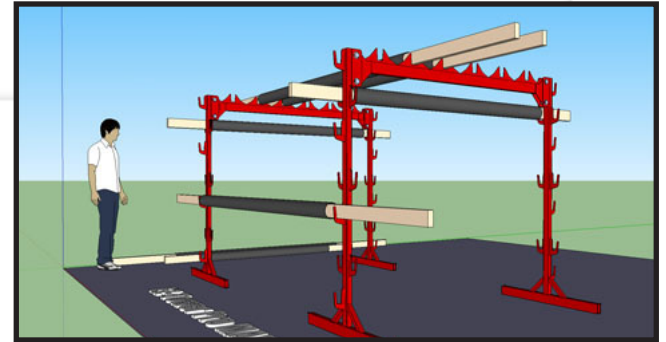

The EZ-Towers

**EZ-TOWER
EL**

**EZ-TOWER
PRO**

**EZ-TOWER
PRO-MAX**

EZ-TOWER Comparison Chart	EL	Pro	Pro-Max
Maximum Rug Hanging Space* (in lineal feet)	120	140	184
Maximum Rug Hanging Space* (in square footage)	1440	1680	2160
Bonus hanging area for shorter rugs (in lineal feet)	0	20	120
Number of full height hangers	6	7	8
# of lbs the EZ Tower is rated for	1250	2500	2500
Size of footprint in feet	7	7	7
Can Be Assembled By One Person	✓	✓	✓
Adjustable Width Between Dry Tower Sides	✓	✓	✓
Optional Wheels Available	✓	✓	✓
6 Cross Beam Rug Hanging Slots	✓	✓	✓
Protective Powder Coated Paint		✓	✓
Heavy Large Rugs Can Be Lifted By One Person		✓	✓
Rug Lifting/Hanging Ladder Rungs (front side)		✓	✓
Rug Lifting/Hanging Ladder Rungs (back side)		✓	✓
Rug Hanging Ladder Rungs (Left/Right)			✓