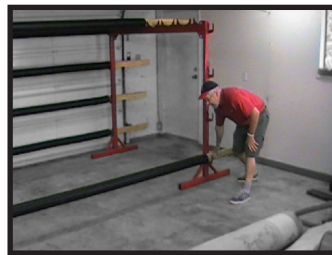

The EZ-Towers

**EZ-TOWER
EL**

**EZ-TOWER
PRO**

**EZ-TOWER
PRO-MAX**

EZ-TOWER Comparison Chart	EL	Pro	Pro-Max
Maximum Rug Hanging Space* (in lineal feet)	120	140	184
Maximum Rug Hanging Space* (in square footage)	1440	1680	2160
Bonus hanging area for shorter rugs (in lineal feet)	0	20	120
Number of full height hangers	6	7	8
# of lbs the EZ Tower is rated for	1250	2500	2500
Size of footprint in feet	7	7	7
Can Be Assembled By One Person	✓	✓	✓
Adjustable Width Between Dry Tower Sides	✓	✓	✓
Optional Wheels Available	✓	✓	✓
6 Cross Beam Rug Hanging Slots	✓	✓	✓
Protective Powder Coated Paint		✓	✓
Heavy Large Rugs Can Be Lifted By One Person		✓	✓
Rug Lifting/Hanging Ladder Rungs (front side)		✓	✓
Rug Lifting/Hanging Ladder Rungs (back side)		✓	✓
Rug Hanging Ladder Rungs (Left/Right)			✓